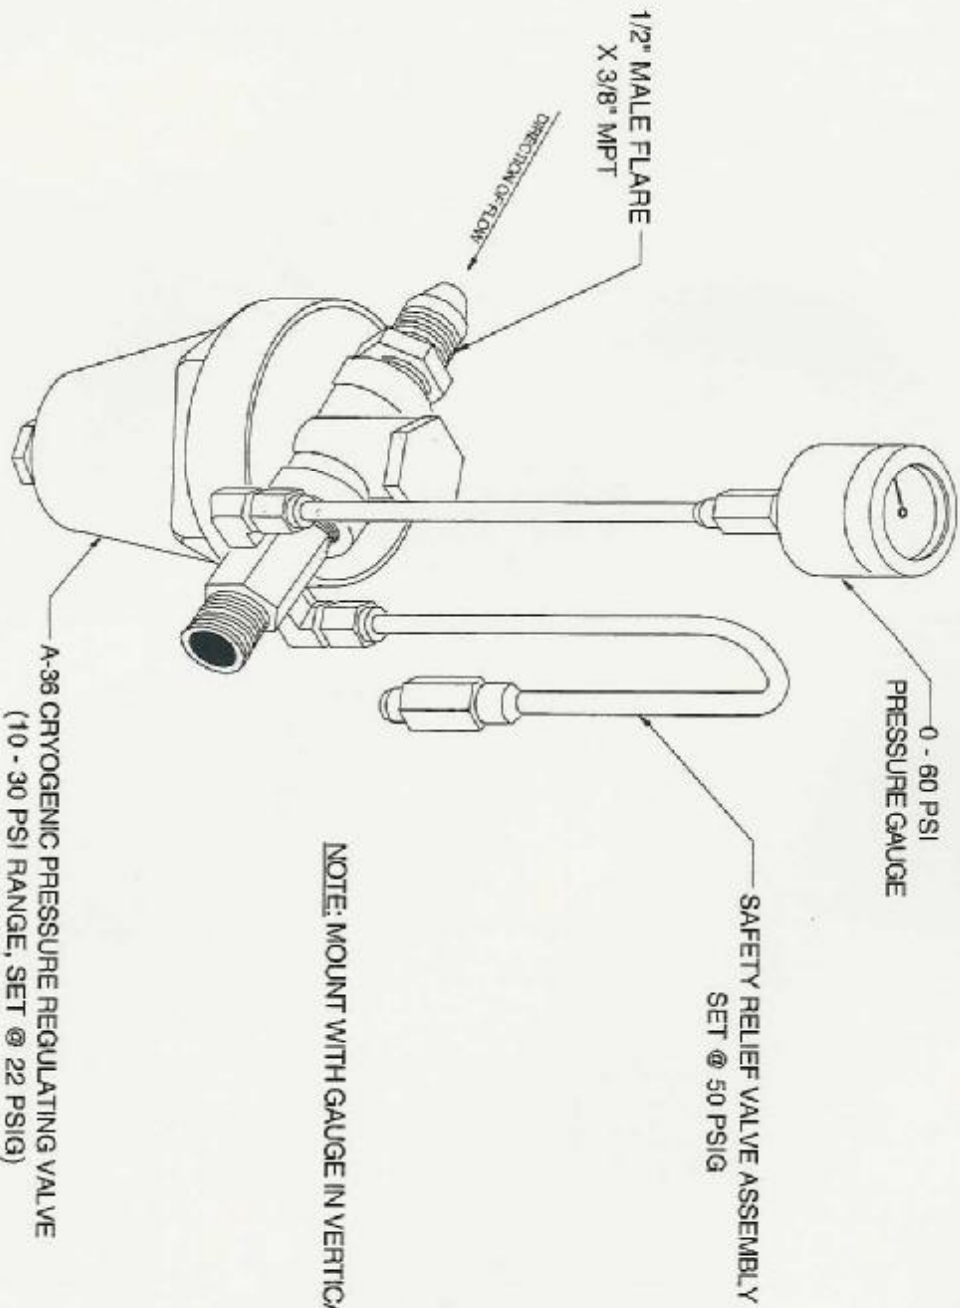

REGULATOR, PRESSURE GAUGE & SAFETY RELIEF VALVE ASSEMBLY

P.N. #6053

NOTE: MOUNT WITH GAUGE IN VERTICAL POSITION